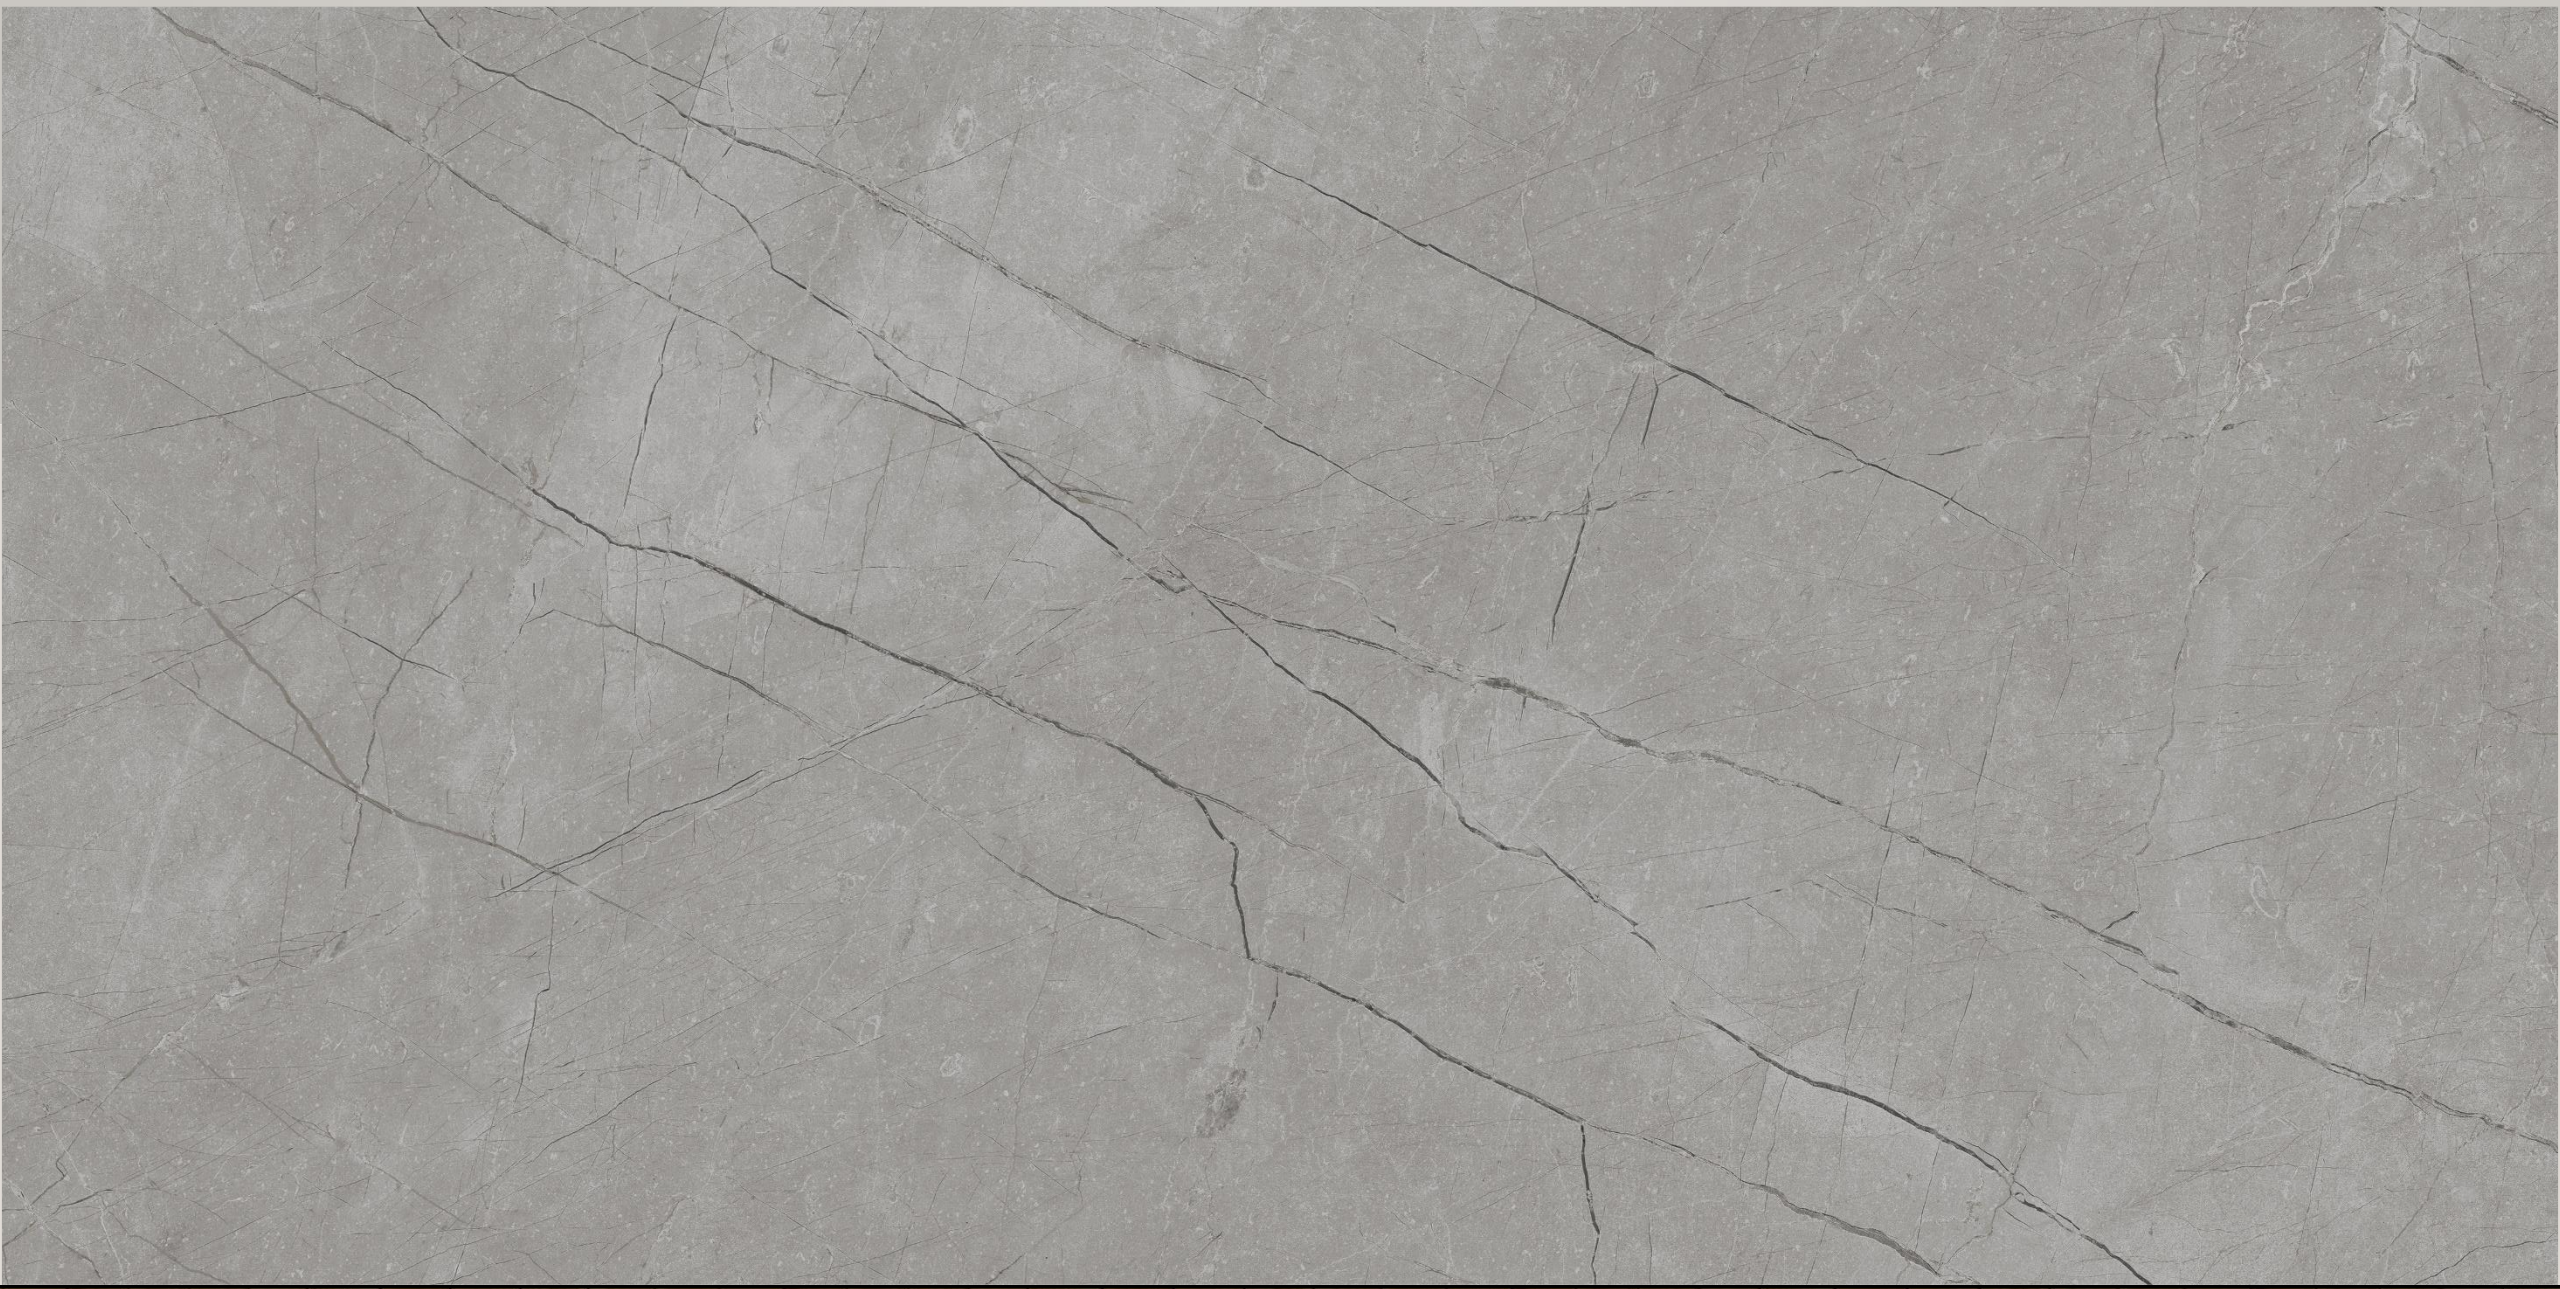

600X1200 MM

7 MM THICKNESS

3 PCS/BOX

31.5 KG WEIGHT

23.25 SQ.FT COVER AREA

7 MM PREMIUM TOTAL BOX=3375

SUPER WHITE - (MATT) = 2818 BOX

RC DOVER MOS GREY- (CARVING)=68 BOX