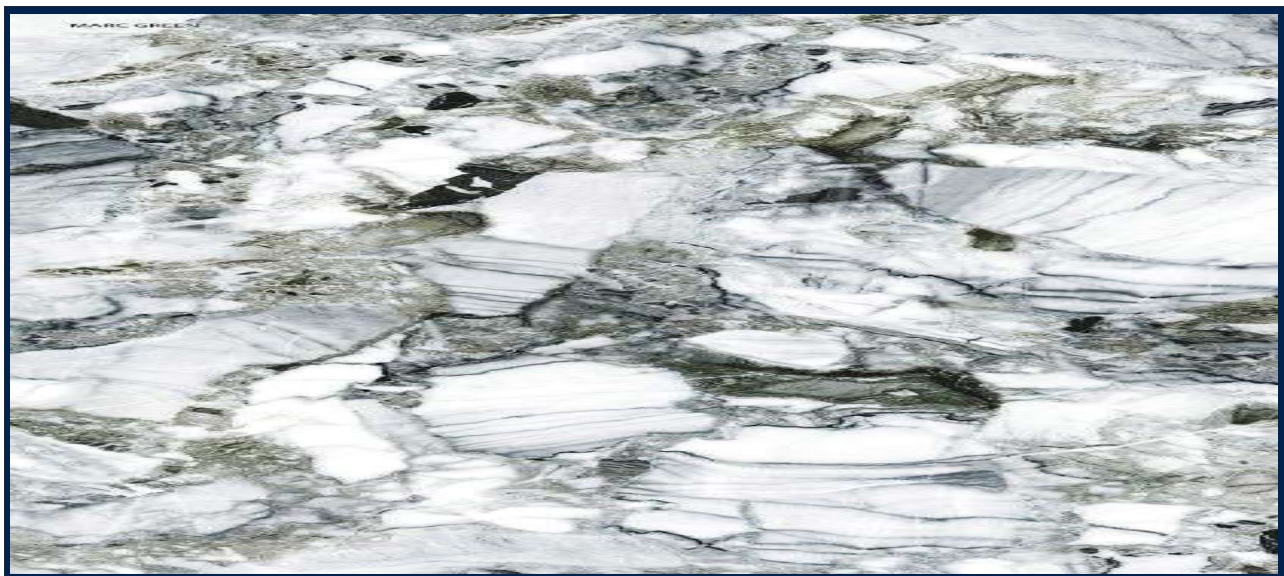

MARC GREEN HG

800X2400 15MM WHITE BODY

STD 32