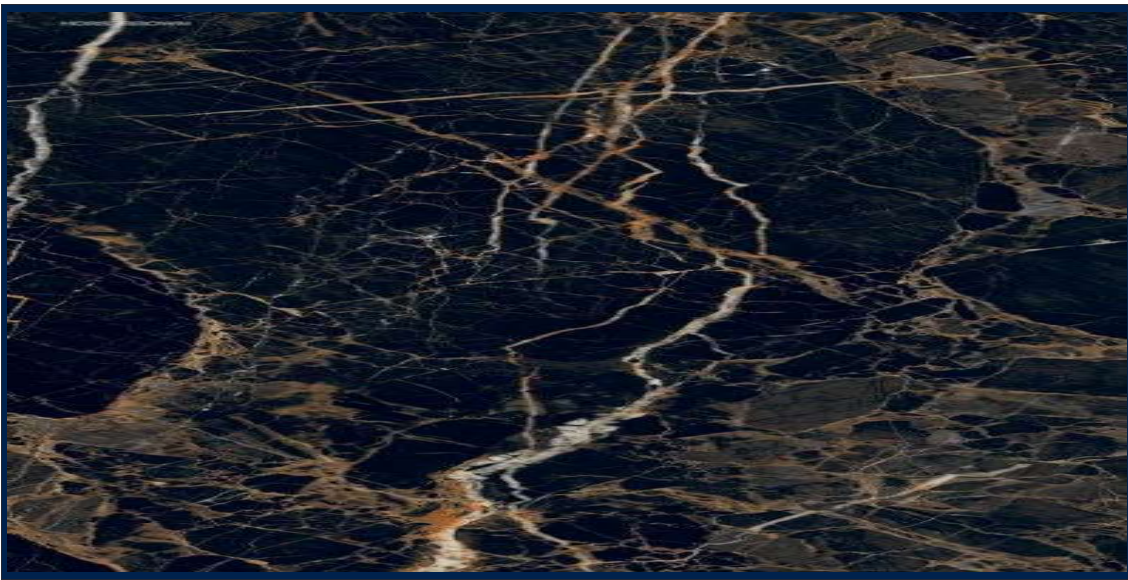

HORSE BROWN HG

1200X2400 09M GVT BODY

STD 7